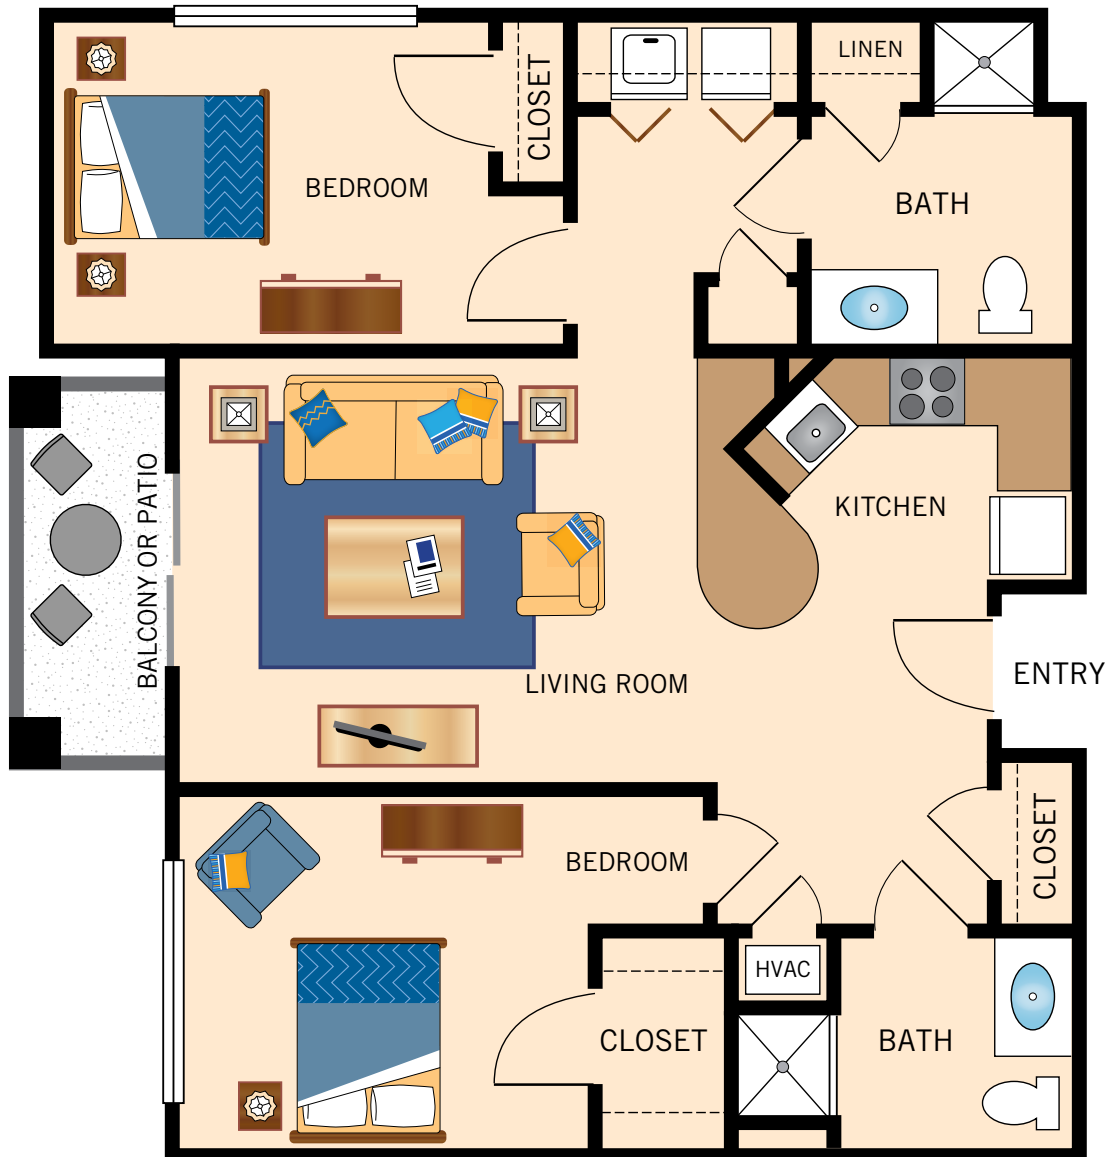

PLAN A
ONE BEDROOM
600 Square Feet

Floor plans are not to scale and are shown for comparative purposes only.
Actual apartment floor plans may have minor variations.

PLAN B
TWO BEDROOM
1,050 Square Feet

Floor plans are not to scale and are shown for comparative purposes only.
Actual apartment floor plans may have minor variations.

PLAN C
ONE BEDROOM
750 Square Feet

Floor plans are not to scale and are shown for comparative purposes only.
Actual apartment floor plans may have minor variations.

PLAN H
TWO BEDROOM
930 Square Feet

Floor plans are not to scale and are shown for comparative purposes only.
Actual apartment floor plans may have minor variations.

**PLAN N
STUDIO**
475 Square Feet

Floor plans are not to scale and are shown for comparative purposes only.
Actual apartment floor plans may have minor variations.