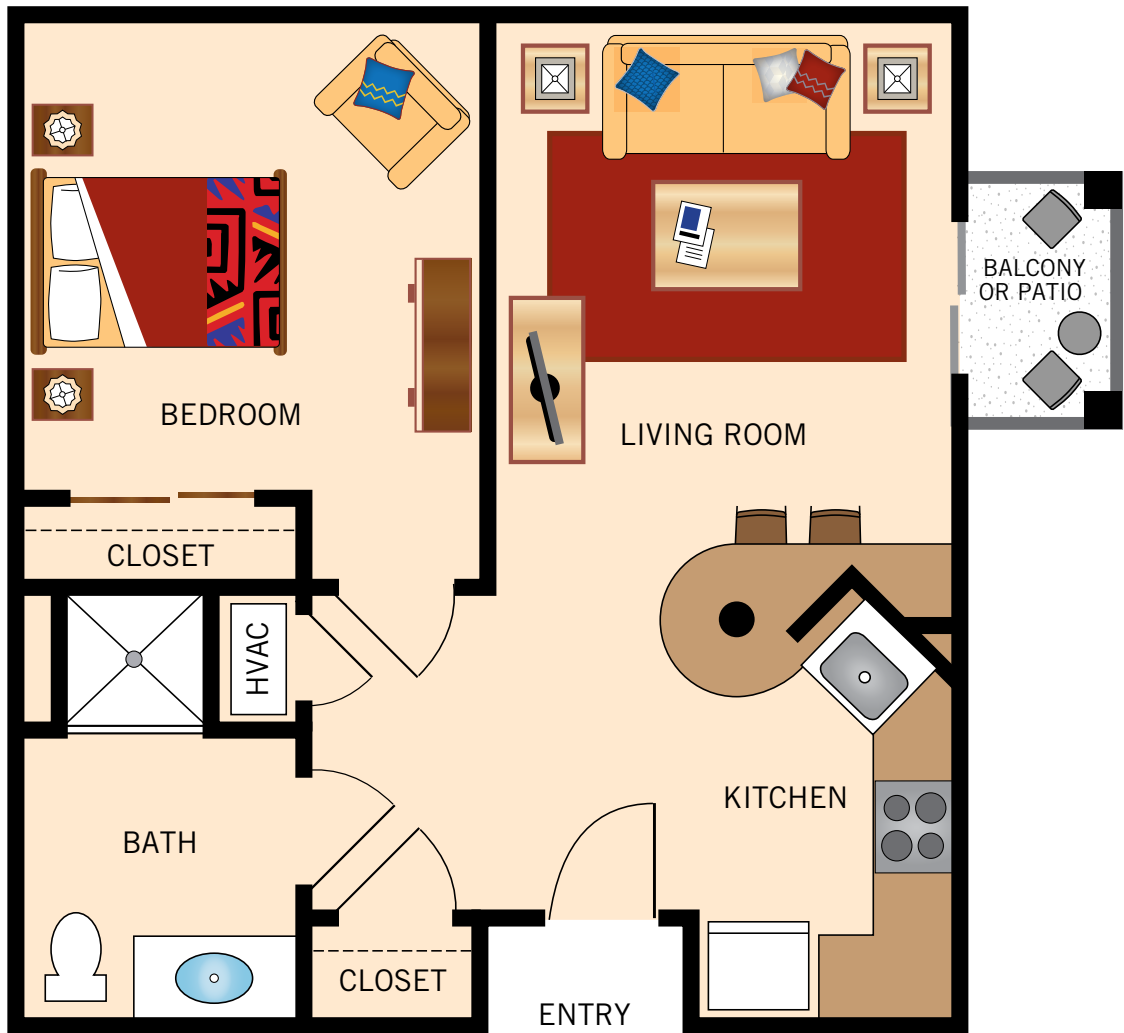

PLAN A
ONE BEDROOM
600 Square Feet

Floor plans are not to scale and are shown for comparative purposes only.
Actual apartment floor plans may have minor variations.

PLAN B
TWO BEDROOM
1,050 Square Feet

Floor plans are not to scale and are shown for comparative purposes only.
Actual apartment floor plans may have minor variations.

PLAN C
ONE BEDROOM
750 Square Feet

Floor plans are not to scale and are shown for comparative purposes only.
Actual apartment floor plans may have minor variations.

PLAN H
TWO BEDROOM
930 Square Feet

Floor plans are not to scale and are shown for comparative purposes only.
Actual apartment floor plans may have minor variations.

**PLAN N
STUDIO**
475 Square Feet

Floor plans are not to scale and are shown for comparative purposes only.
Actual apartment floor plans may have minor variations.